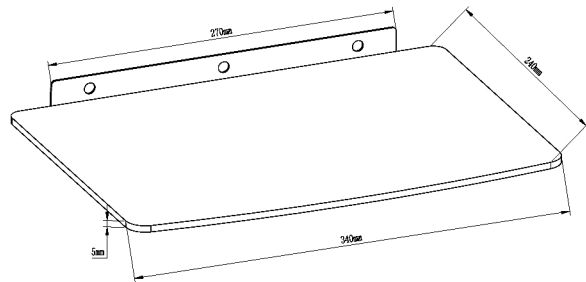

DVD / RECEIVER SHELF

SH 03D

● Size: 360x250

● Thickness: 5mm

● Capacity: 12 Kgs

● Tempered Glass