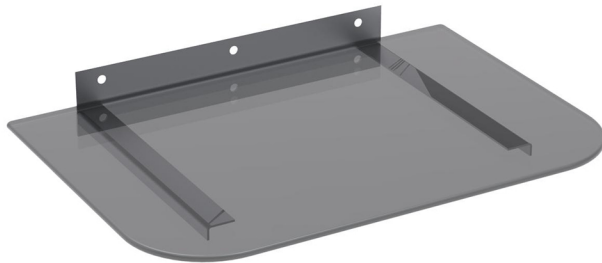

DVD / RECEIVER SHELF

SH 03D

● Size: 360x250

● Thickness: 5mm

● Capacity: 12 Kgs

● Tempered Glass